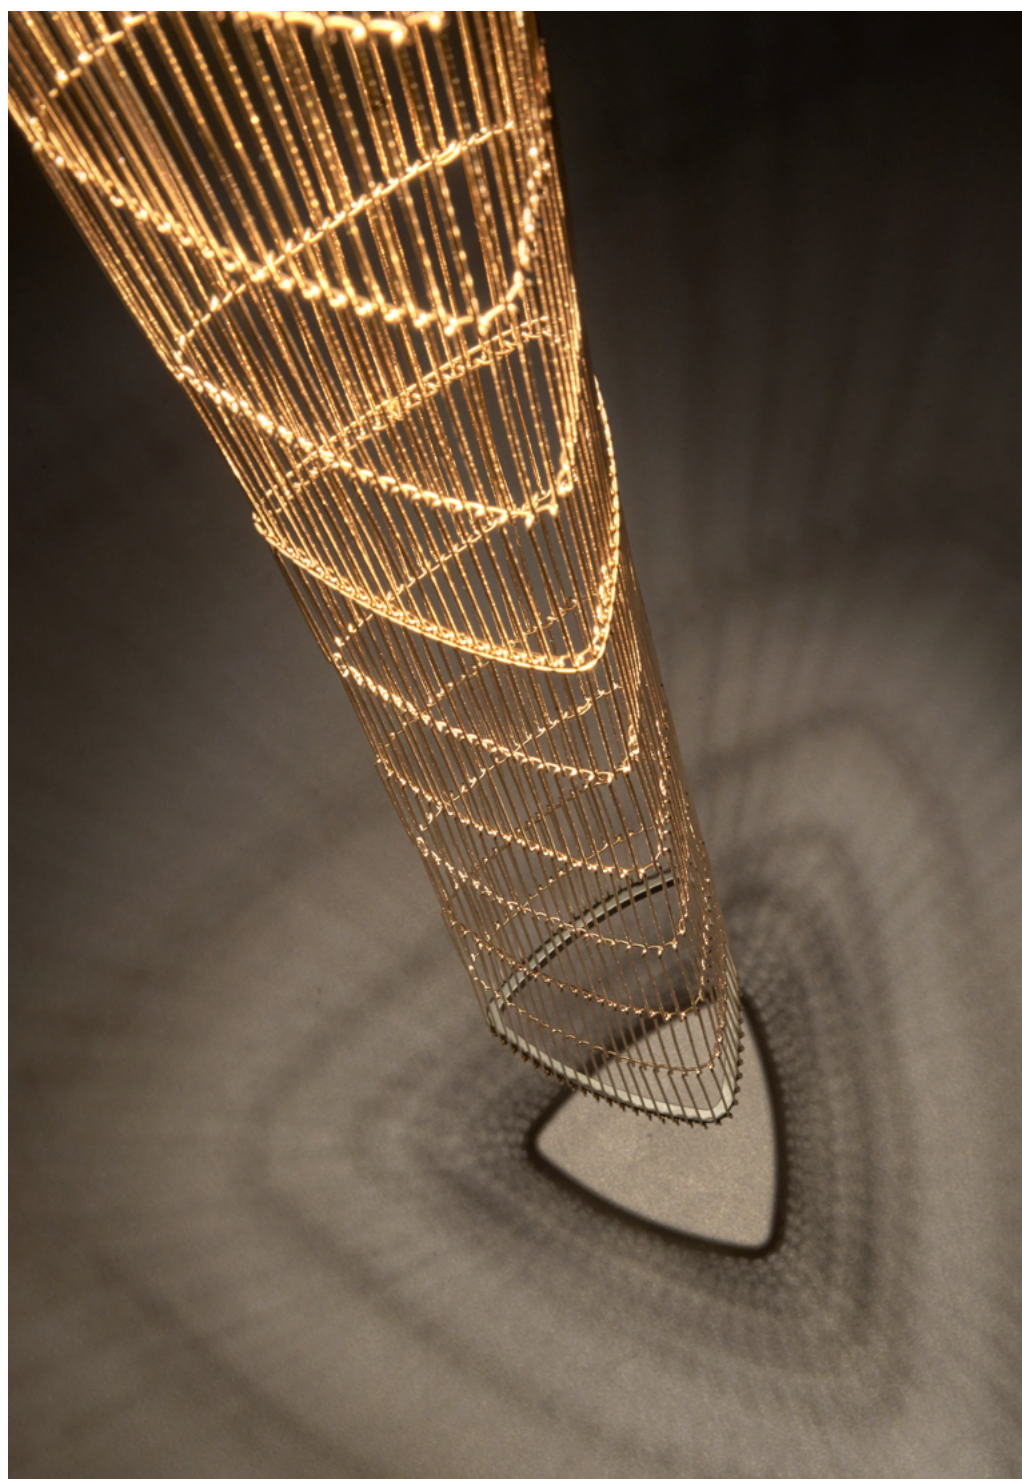

needles & pins

suspension lamp

needles & pins

Jacco Maris has designed Needles & Pins after falling in love with the amazing material. The shape with the waist gives the metal structure an extra twist. The warm LED light shines through Needles & Pins and therefore offers its surroundings unique reflections and shadows. As a group or individually this lamp will create a sophisticated atmosphere. Needles & Pins includes a collection of suspension lamps in various lengths made of brass or stainless steel.

needles & pins

suspension lamp

NP.11.SU.BR

colors & materials

* ST
stainless steel

* BR
brass

Order code	NP.03.SU.*
Dimensions	
Wxdxh	14x32cm
Standard cable length	200cm
Light source	
	LED 5W / 2700K / 420 lm
Weight	
Net. weight	< 1kg
Driver	
	Dimmable driver
	Dimmer not included

Order code	NP.05.SU.*
Dimensions	
Wxdxh	14x52cm
Standard cable length	200cm
Light source	
	LED 5W / 2700K / 420 lm
Weight	
Net. weight	< 1kg
Driver	
	Dimmable driver
	Dimmer not included

Order code	NP.07.SU.*
Dimensions	
Wxdxh	14x72cm
Standard cable length	200cm
Light source	
	LED 5W / 2700K / 420 lm
Weight	
Net. weight	< 1kg
Driver	
	Dimmable driver
	Dimmer not included

Order code	NP.11.SU.*
Dimensions	
Wxdxh	14x112cm
Standard cable length	200cm
Light source	
	LED 5W / 2700K / 420 lm
Weight	
Net. weight	< 1,5kg
Driver	
	Dimmable driver
	Dimmer not included

IP 20   

Colors and materials as visible on the images may differ slightly from reality.
Any typing errors in the text and interim changes to the collections or specifications are all subject to change.