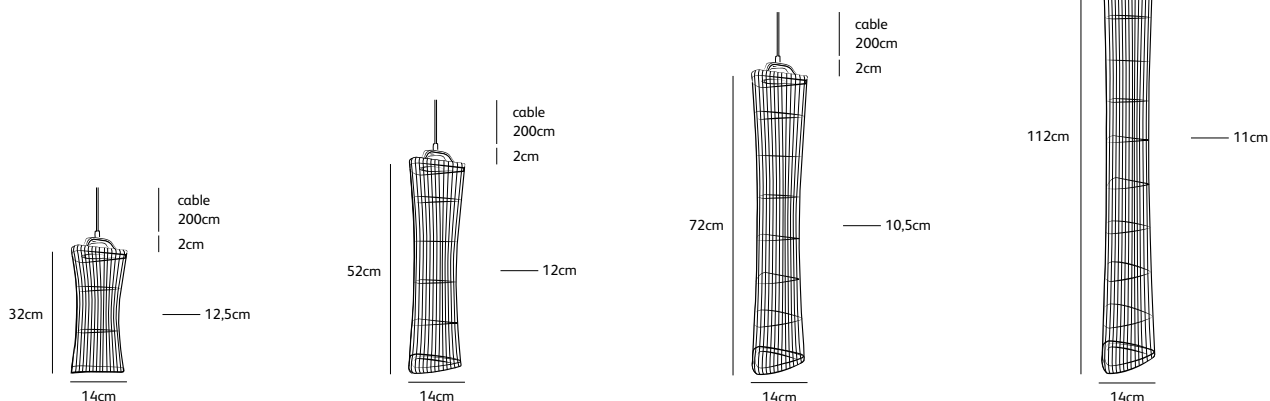

needles & pins

suspension lamp

NP.11.SU.BR

colors & materials

* ST
stainless steel

* BR
brass

Order code	NP.03.SU.*
Dimensions	
Wxdxh	14x32cm
Standard cable length	200cm
Light source	
	LED 5W / 2700K / 420 lm
Weight	
Net. weight	< 1kg
Driver	
	Dimmable driver
	Dimmer not included

Order code	NP.05.SU.*
Dimensions	
Wxdxh	14x52cm
Standard cable length	200cm
Light source	
	LED 5W / 2700K / 420 lm
Weight	
Net. weight	< 1kg
Driver	
	Dimmable driver
	Dimmer not included

Order code	NP.07.SU.*
Dimensions	
Wxdxh	14x72cm
Standard cable length	200cm
Light source	
	LED 5W / 2700K / 420 lm
Weight	
Net. weight	< 1kg
Driver	
	Dimmable driver
	Dimmer not included

Order code	NP.11.SU.*
Dimensions	
Wxdxh	14x112cm
Standard cable length	200cm
Light source	
	LED 5W / 2700K / 420 lm
Weight	
Net. weight	< 1,5kg
Driver	
	Dimmable driver
	Dimmer not included

IP 20   

Colors and materials as visible on the images may differ slightly from reality.
Any typing errors in the text and interim changes to the collections or specifications are all subject to change.